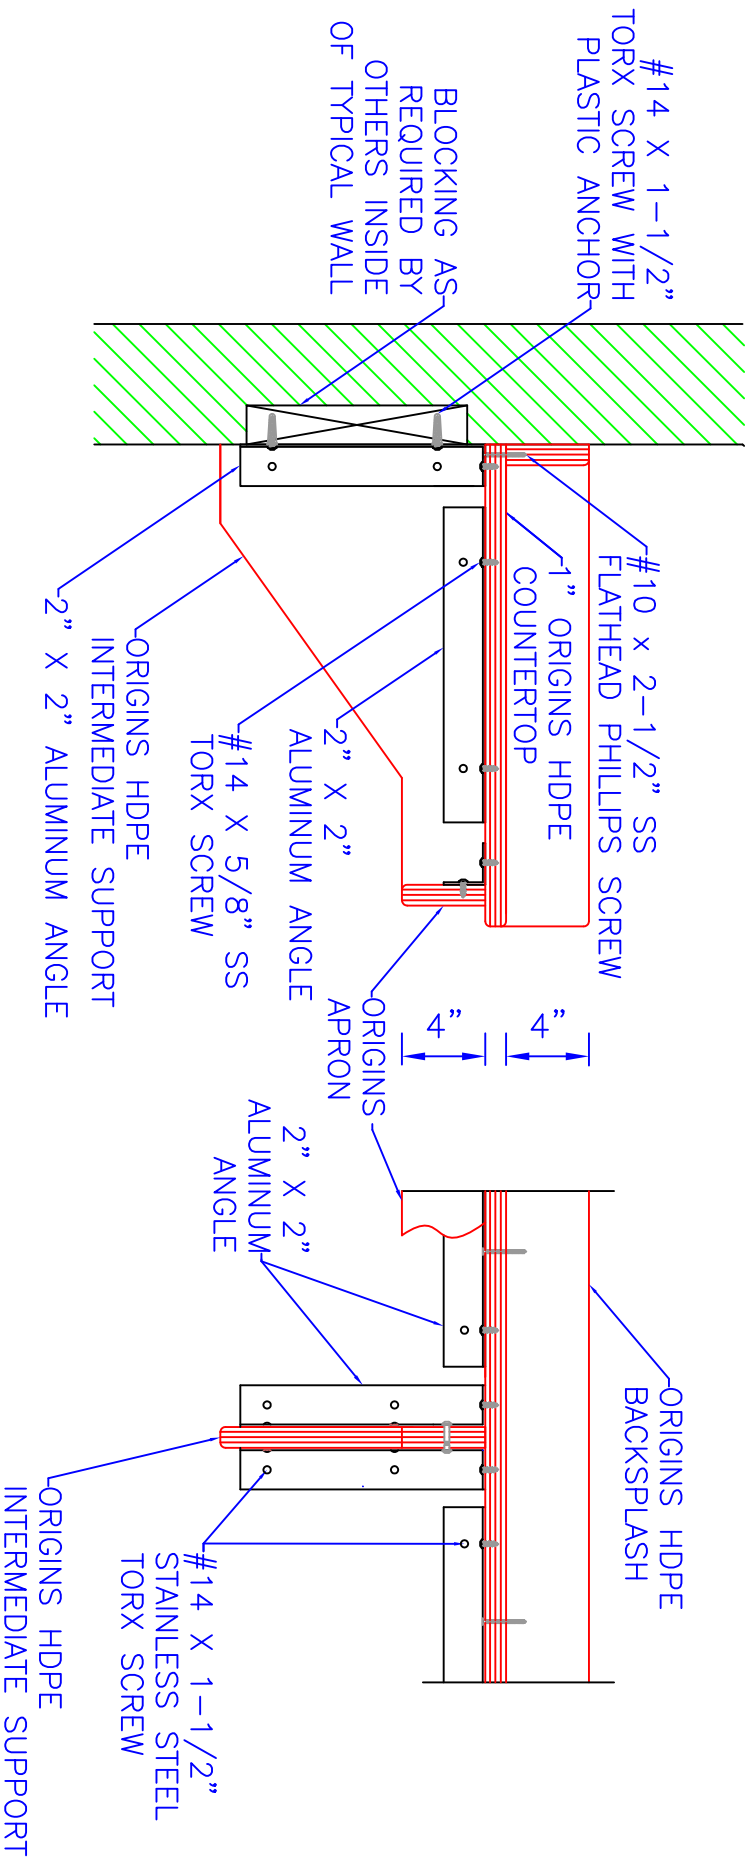

# MADE WITH ORIGINS – RECYCLED HDPE PANELS

TYPICAL DRAWING ELEVATION of ORIGINS POLYETHYLENE VANITY INTERMEDIATE SUPPORT

- SUITABLE FOR ANY LENGTH COUNTERTOP.
- ALUMINUM ANGLE BRACKETS AT WALL, TOP & APRON FOR MAXIMUM SUPPORT.