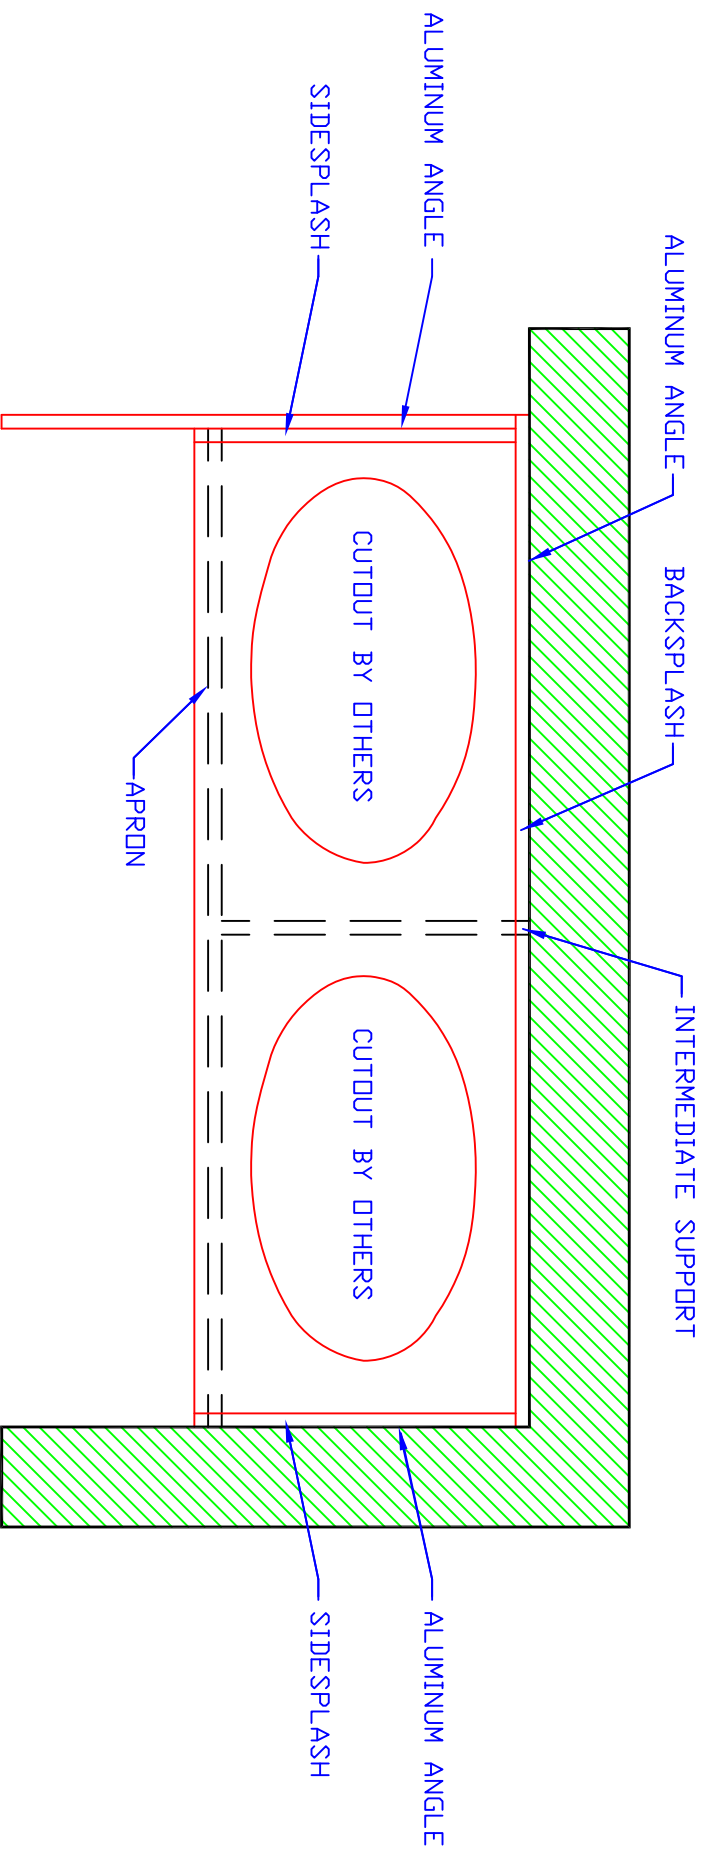

# MADE WITH ORIGINS – RECYCLED HDPE PANELS

TYPICAL PLAN VIEW of ORIGINS POLYETHYLENE VANITY BETWEEN WALL & PANEL

- SUITABLE FOR ANY LENGTH COUNTER TOP.
- ALUMINUM ANGLE BRACKETS AT WALL, TOP & APRON FOR MAXIMUM SUPPORT.