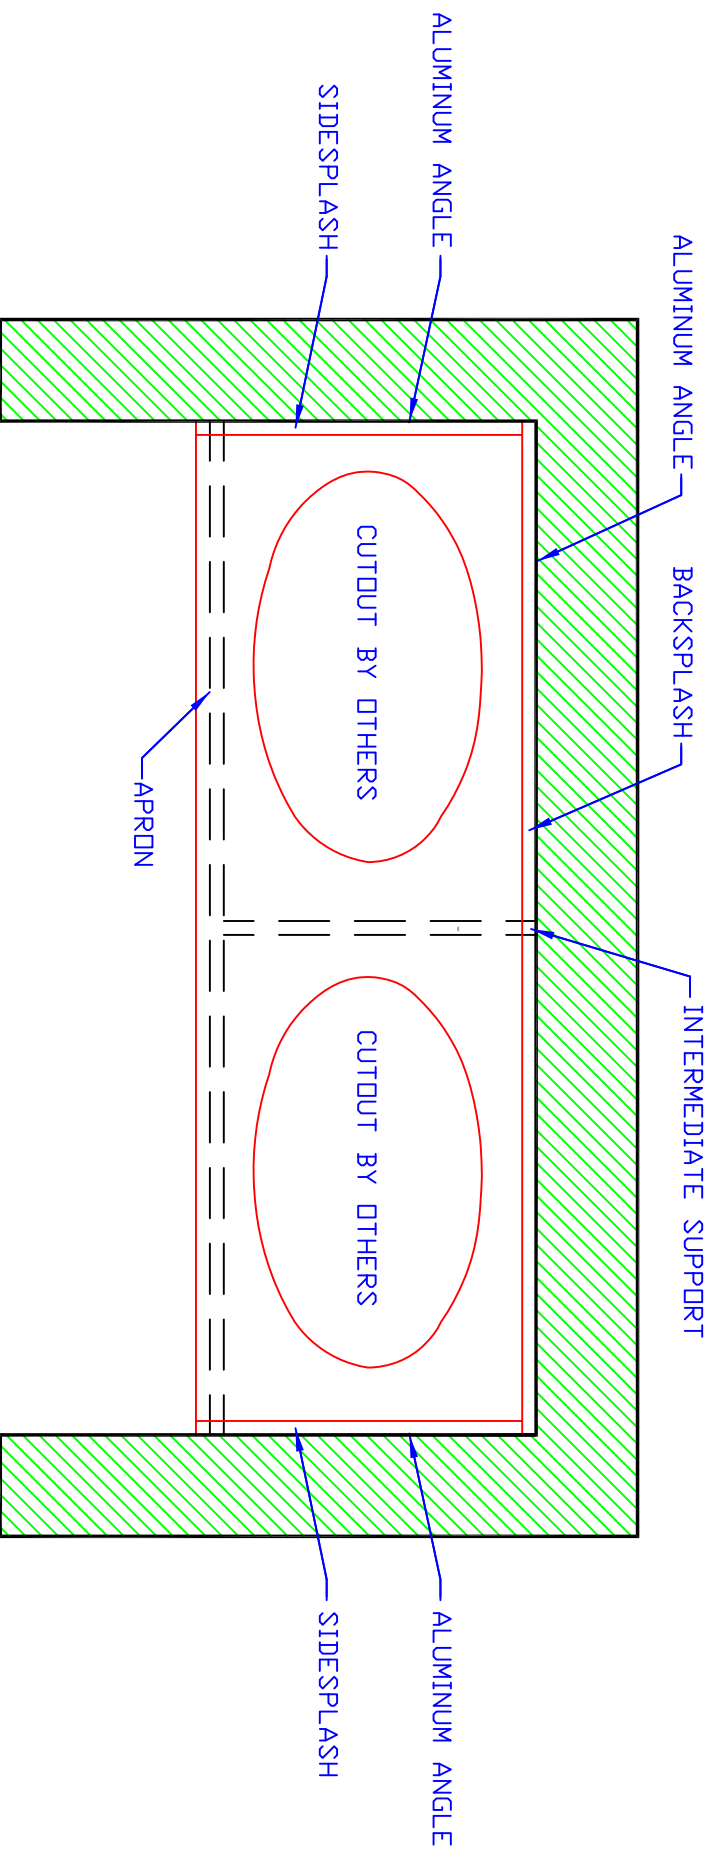

# MADE WITH ORIGINS – RECYCLED HDPE PANELS

TYPICAL PLAN VIEW OF ORIGINS POLYETHYLENE VANITY BETWEEN WALLS

- SUITABLE FOR ANY LENGTH COUNTER TOP.
- ALUMINUM ANGLE BRACKETS AT WALL, TOP & APRON FOR MAXIMUM SUPPORT.

**YEMM & HART**  
**GREEN PARTITIONS**  
 1417 MADISON 308 MARQUAND MO 63655-9153 USA  
 TEL 573-783-5434 www.yemmhart.com

Copyright © 2011–2018 YEMM & HART  
 All Rights Reserved.

REVISED 4/1/2018