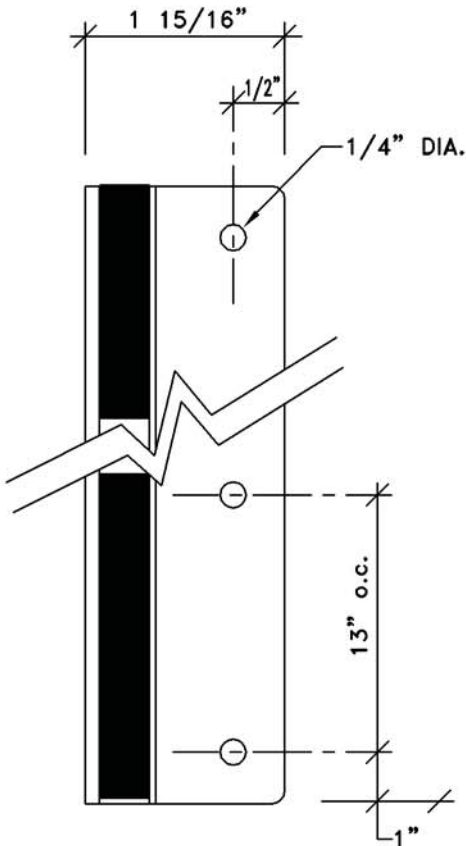

54" OUTSWING ALUMINUM
 STRIKE/KEEPER
 (Standard hardware)

PLAN VIEW SHOWN LARGER THAN OTHER VIEWS

DO NOT SCALE

DATED: 06/19/02