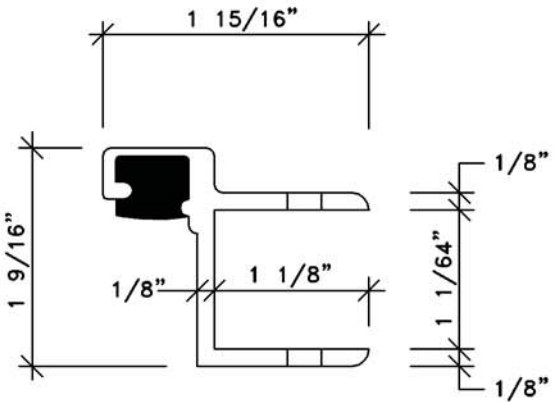

54" OUTSWING ALUMINUM
 STRIKE/KEEPER
 (Standard hardware)

PLAN VIEW SHOWN LARGER THAN OTHER VIEWS

DO NOT SCALE

DATED: 06/19/02