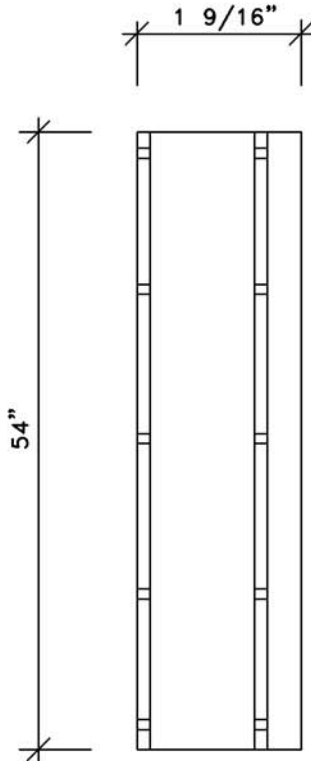

54" OUTSWING ALUMINUM
 STRIKE/KEEPER
 (Standard hardware)

PLAN VIEW SHOWN LARGER THAN OTHER VIEWS

DO NOT SCALE

DATED: 06/19/02