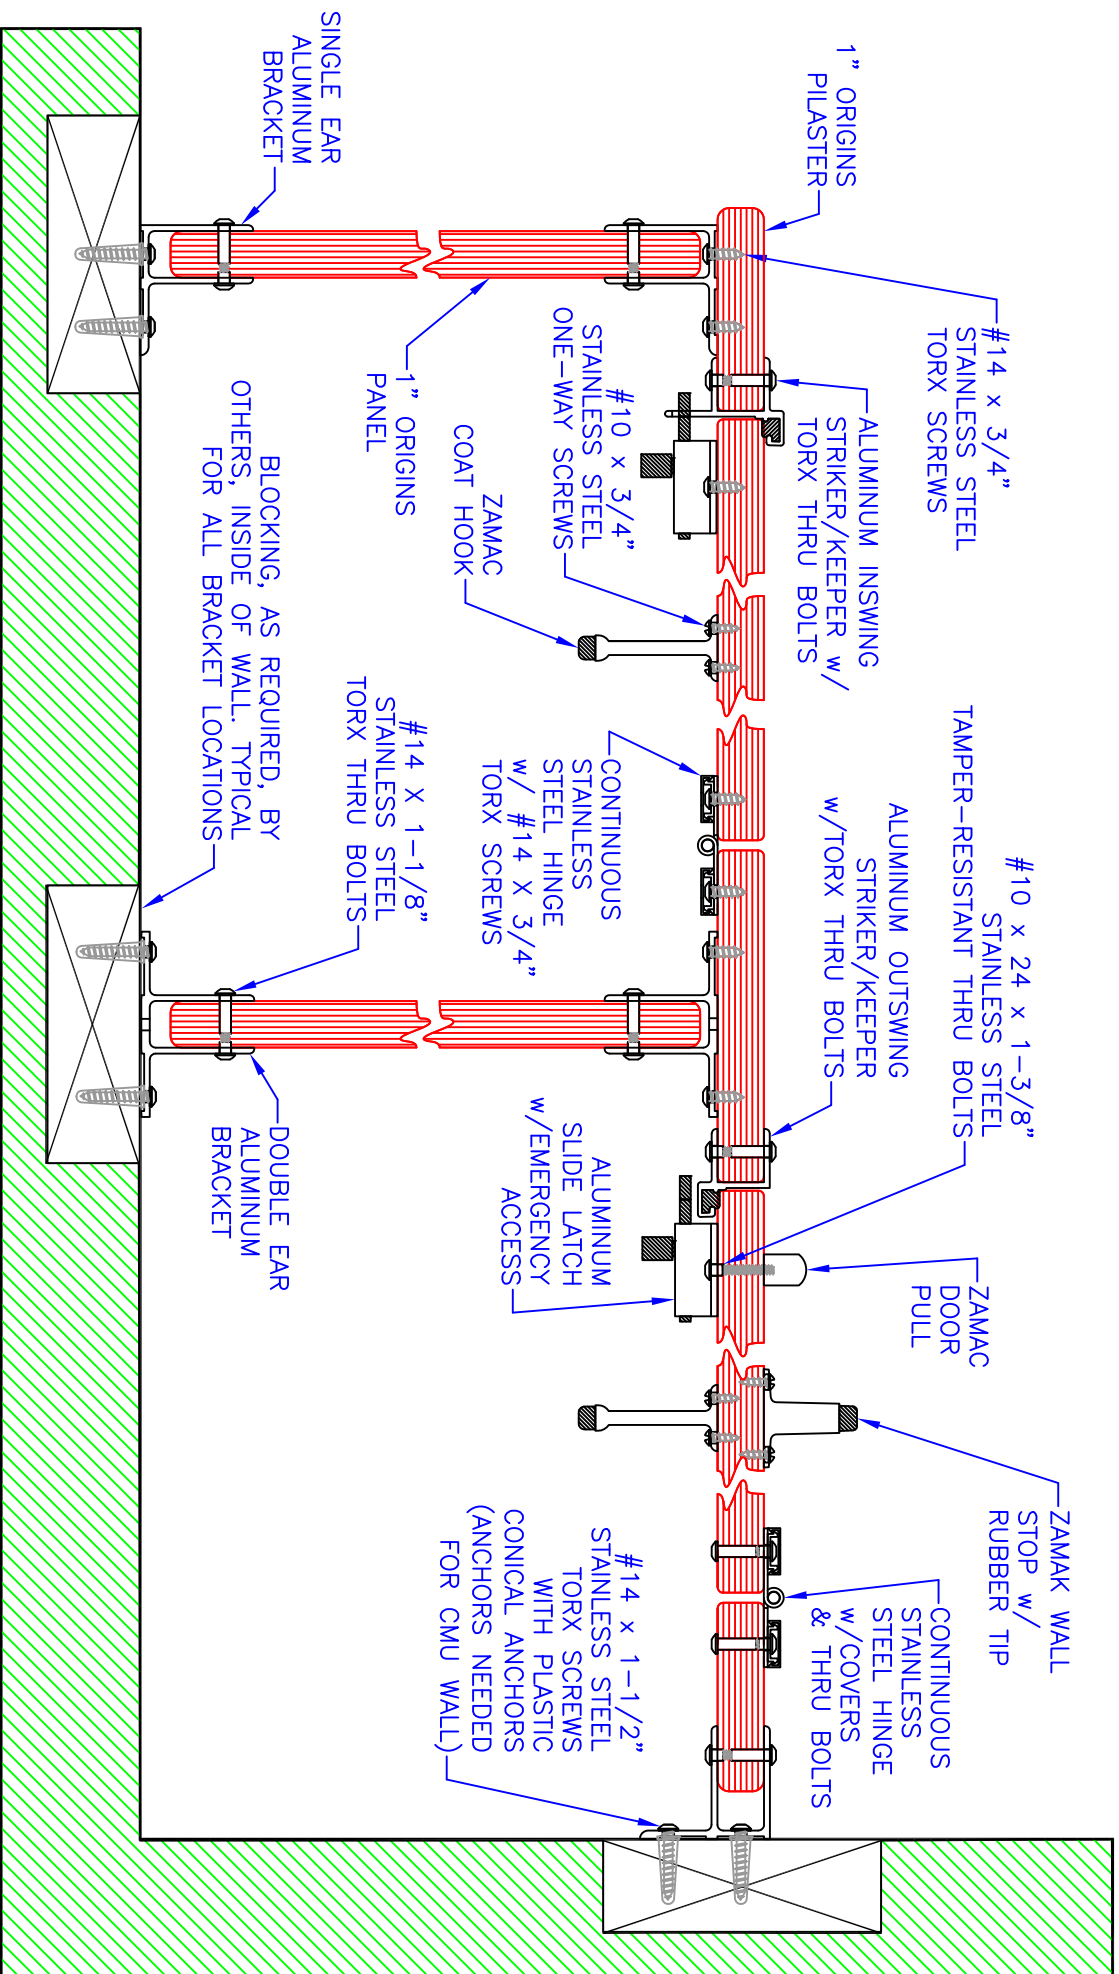

MADE WITH ORIGINS – RECYCLED HDPE PANELS

TYPICAL PLAN VIEW w/ CONTINUOUS STAINLESS STEEL HINGES w/ COVERS

- APPLICABLE FOR FLOOR MOUNTED OVERHEAD BRACED, FLOOR TO CEILING, AND CEILING HUNG STYLES
- CONTINUOUS ALUMINUM BRACKETS (STIRRUPS, STAINLESS STEEL & PLASTIC AVAILABLE)

NOTE: CONTINUOUS BRACKETS + CONTINUOUS HINGE & CONTINUOUS STRIKE = ZERO-SIGHT SYSTEM

YEMM & HART
GREEN PARTITIONS
 1417 MADISON 308 MARQUAND MO 63655-9153 USA
 TEL 573-783-5434 www.yemmhart.com

Copyright © 2011-2018 YEMM & HART
 All Rights Reserved