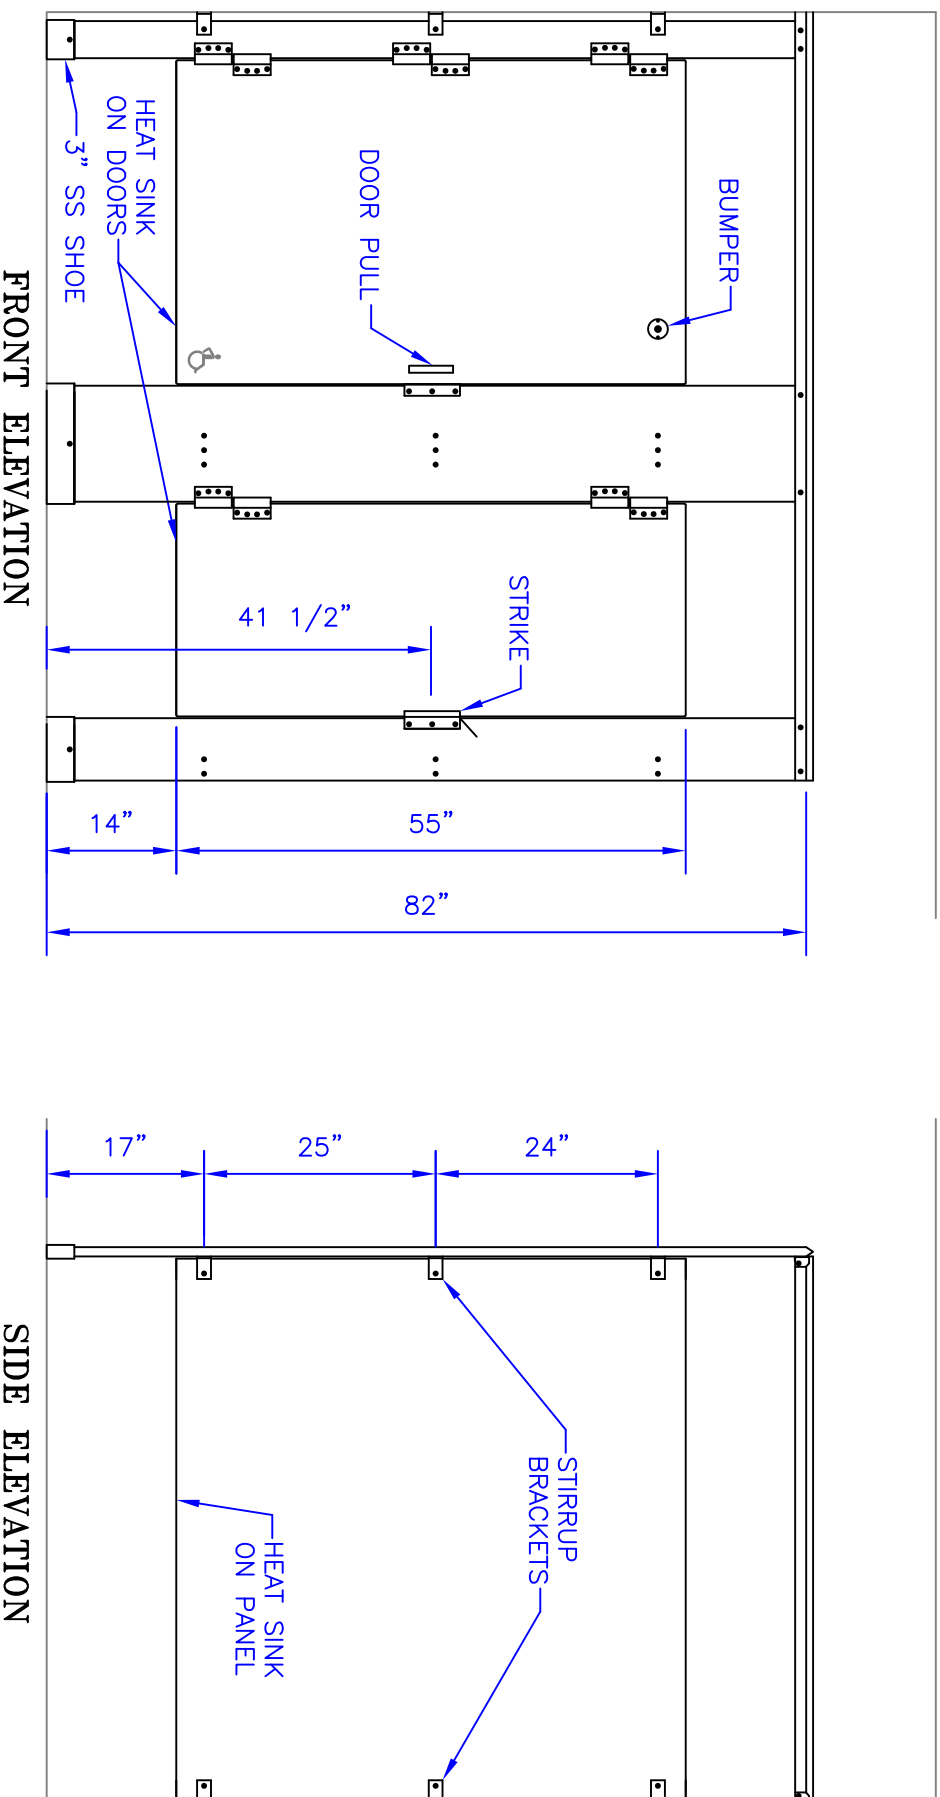

MADE WITH ORIGINS - RECYCLED HDPE PANELS

TYPICAL FLOOR MOUNTED OVERHEAD STYLE ELEVATION

- 8" WRAP AROUND HINGES (CONTINUOUS STAINLESS STEEL & INTEGRAL HINGES AVAILABLE)
- CONTINUOUS ALUMINUM BRACKETS (STIRRUPS, STAINLESS STEEL & PLASTIC AVAILABLE)