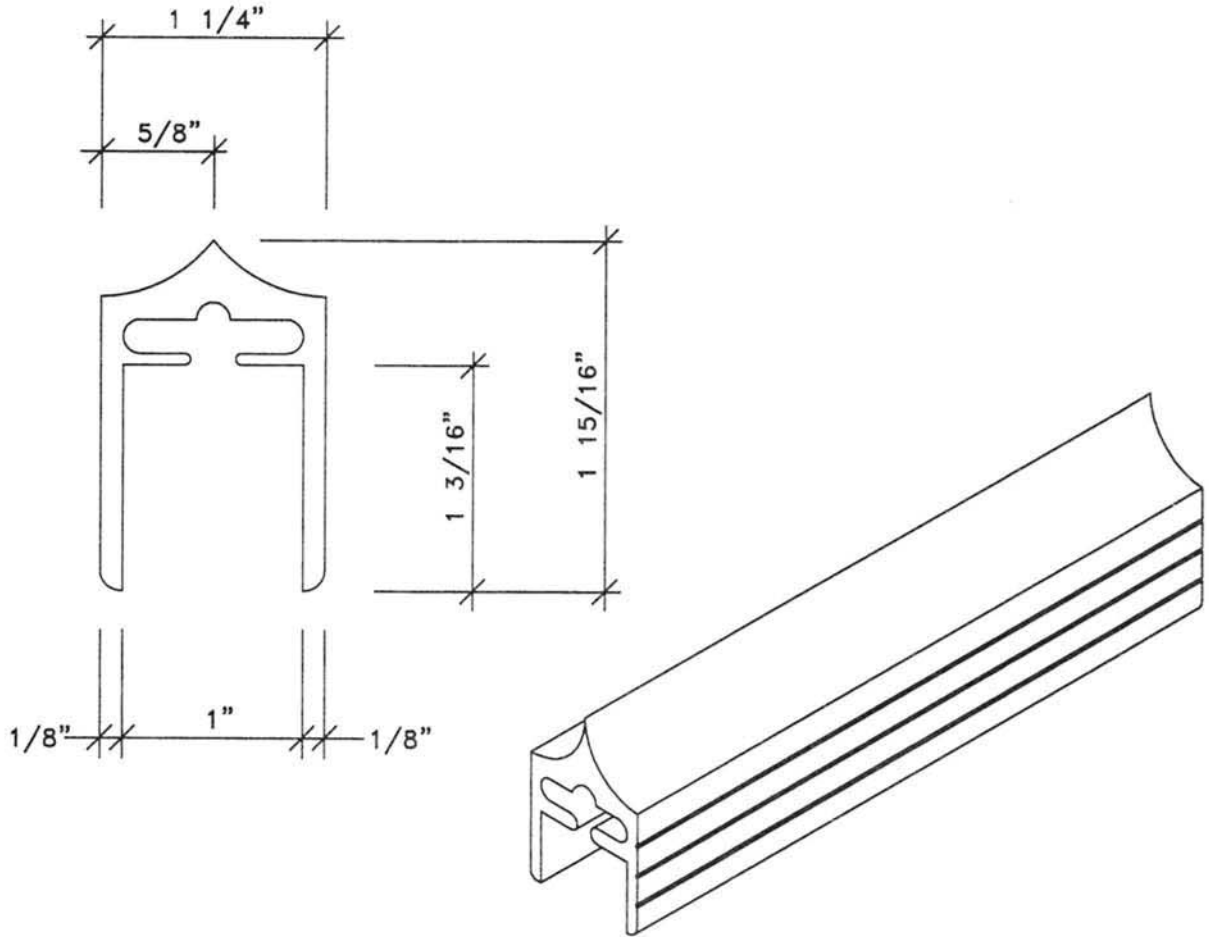

1" ALUMINUM HEADRAIL
(Standard hardware)

NOTE:

Shown is the heavy duty extruded aluminum(6463-T5 alloy) 1" headrail. The headrail has a bright dipped anodized finish. The headrail can be provided in lengths of up to 13'-7" (or 163") with all fastening hardware. Integrated into the headrail is a curtain hook track, headrail is a curtain hook track, for curtain hooks.