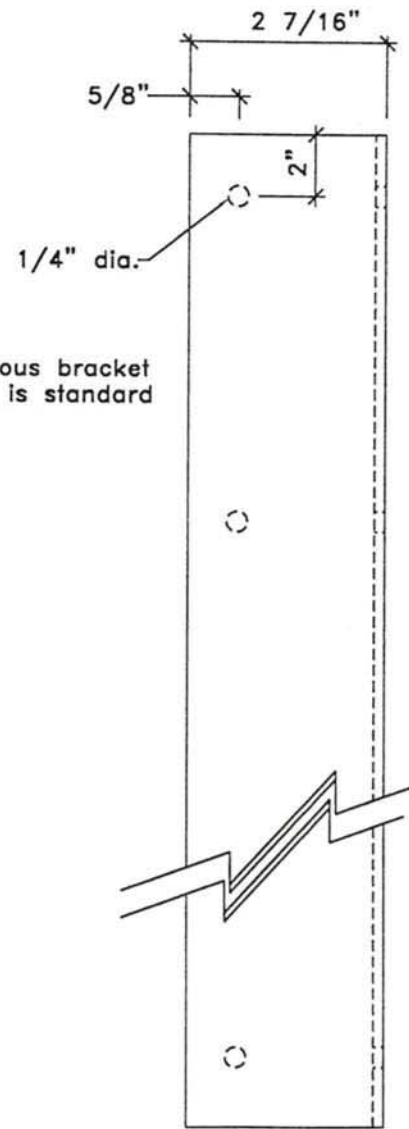

**54" PLASTIC SINGLE  
EAR CONTINUOUS BRACKET**  
(Standard hardware)

PLAN VIEW SHOWN LARGER THAN OTHER VIEWS

**NOTE:**

Shown is the 54" plastic continuous bracket extruded from pvc plastic. This is standard hardware.