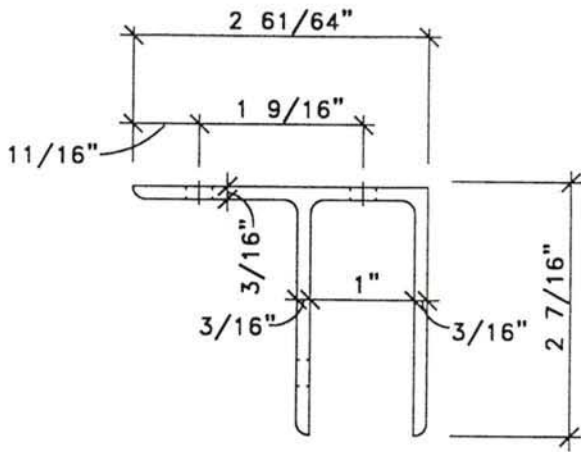

**54" PLASTIC SINGLE  
EAR CONTINUOUS BRACKET**  
(Standard hardware)

PLAN VIEW SHOWN LARGER THAN OTHER VIEWS

**NOTE:**

Shown is the 54" plastic continuous bracket extruded from pvc plastic. This is standard hardware.