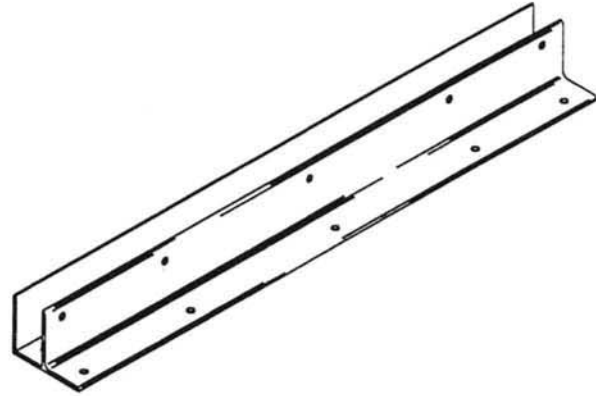

**54" PLASTIC SINGLE  
EAR CONTINUOUS BRACKET**  
(Standard hardware)

PLAN VIEW SHOWN LARGER THAN OTHER VIEWS

**NOTE:**

Shown is the 54" plastic continuous bracket extruded from pvc plastic. This is standard hardware.