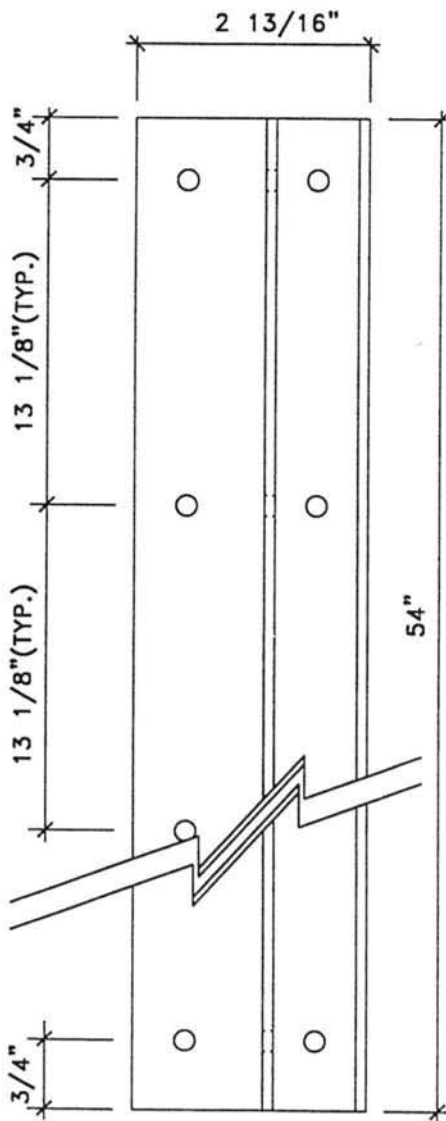

**54" PLASTIC SINGLE  
EAR CONTINUOUS BRACKET**  
(Standard hardware)

PLAN VIEW SHOWN LARGER THAN OTHER VIEWS

**NOTE:**

Shown is the 54" plastic continuous bracket extruded from pvc plastic. This is standard hardware.