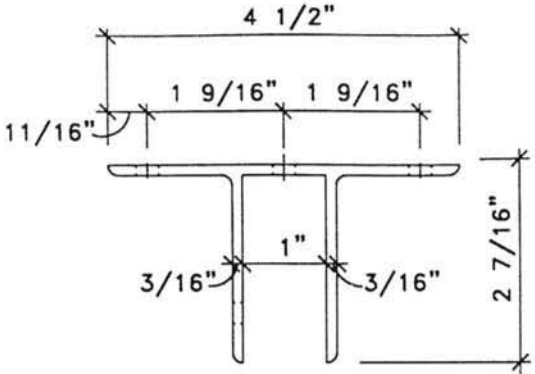

**54" PLASTIC DOUBLE
EAR CONTINUOUS BRACKET**
(Standard hardware)

PLAN VIEW SHOWN LARGER THAN OTHER VIEWS

NOTE:

Shown is the 54" plastic continuous bracket extruded from pvc plastic. This is standard hardware.