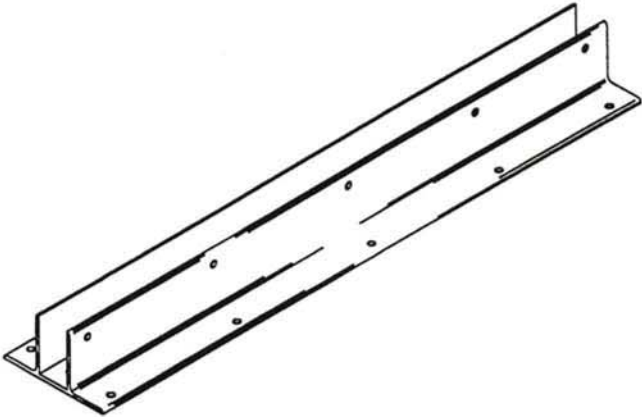

**54" PLASTIC DOUBLE
EAR CONTINUOUS BRACKET**
(Standard hardware)

PLAN VIEW SHOWN LARGER THAN OTHER VIEWS

NOTE:

Shown is the 54" plastic continuous bracket extruded from pvc plastic. This is standard hardware.