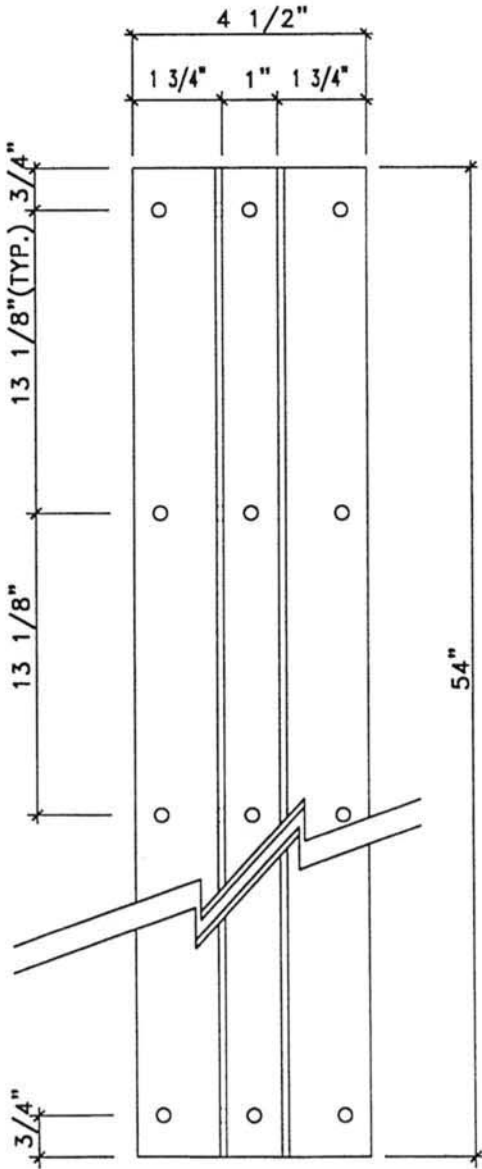

**54" PLASTIC DOUBLE
EAR CONTINUOUS BRACKET**
(Standard hardware)

PLAN VIEW SHOWN LARGER THAN OTHER VIEWS

NOTE:

Shown is the 54" plastic continuous bracket extruded from pvc plastic. This is standard hardware.