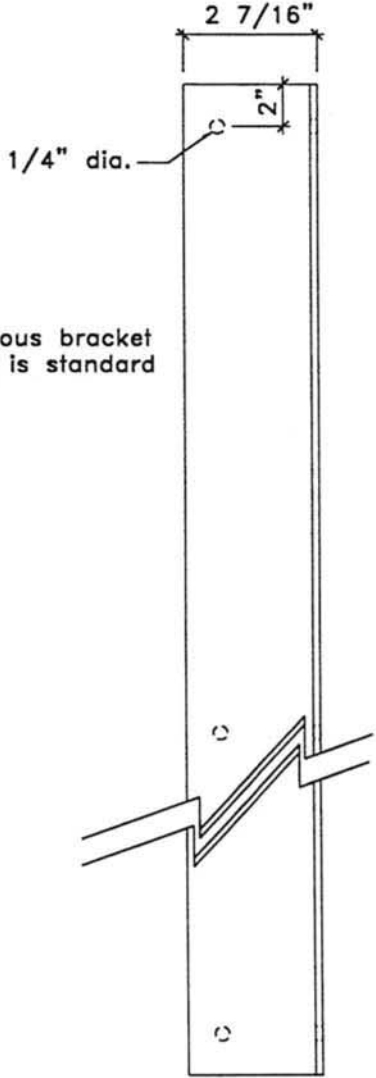

**54" PLASTIC DOUBLE
EAR CONTINUOUS BRACKET**
(Standard hardware)

PLAN VIEW SHOWN LARGER THAN OTHER VIEWS

NOTE:

Shown is the 54" plastic continuous bracket extruded from pvc plastic. This is standard hardware.