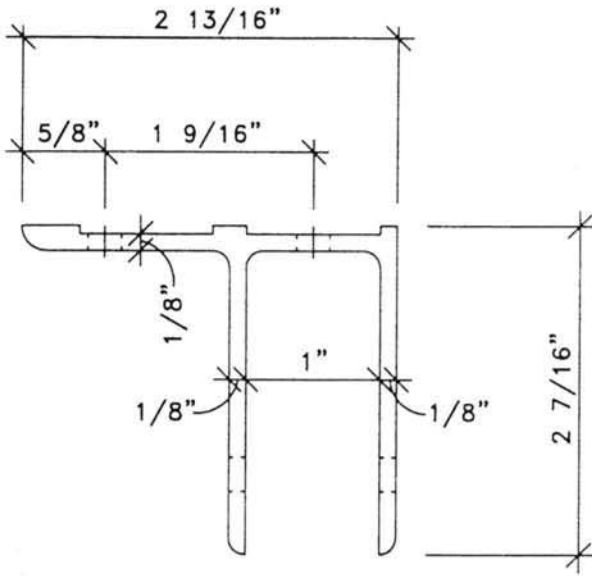

**ALUMINUM SINGLE-EAR  
STIRRUP BRACKET**  
(Standard hardware)

**NOTE:**

Shown is **Standard** heavy duty extruded aluminum(6463-T5 alloy) single ear stirrup bracket. The bracket has a bright dipped anodized finish.