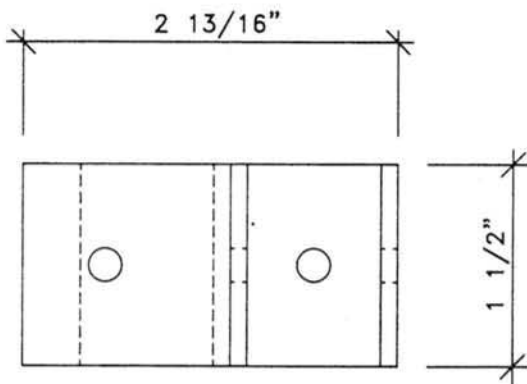

**ALUMINUM SINGLE-EAR  
STIRRUP BRACKET**  
(Standard hardware)

**NOTE:**

Shown is **Standard** heavy duty extruded aluminum(6463-T5 alloy) single ear stirrup bracket. The bracket has a bright dipped anodized finish.