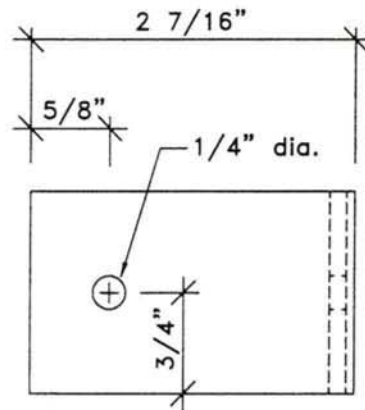

**ALUMINUM SINGLE-EAR  
STIRRUP BRACKET**  
(Standard hardware)

**NOTE:**

Shown is **Standard** heavy duty extruded aluminum(6463-T5 alloy) single ear stirrup bracket. The bracket has a bright dipped anodized finish.