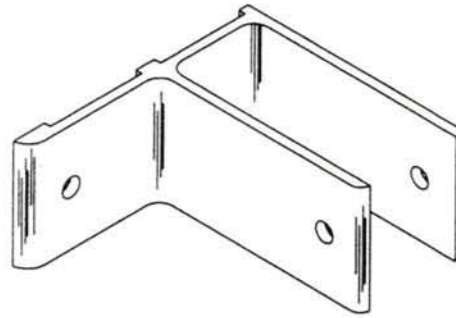

**ALUMINUM SINGLE-EAR  
STIRRUP BRACKET**  
(Standard hardware)

**NOTE:**

Shown is **Standard** heavy duty extruded aluminum(6463-T5 alloy) single ear stirrup bracket. The bracket has a bright dipped anodized finish.