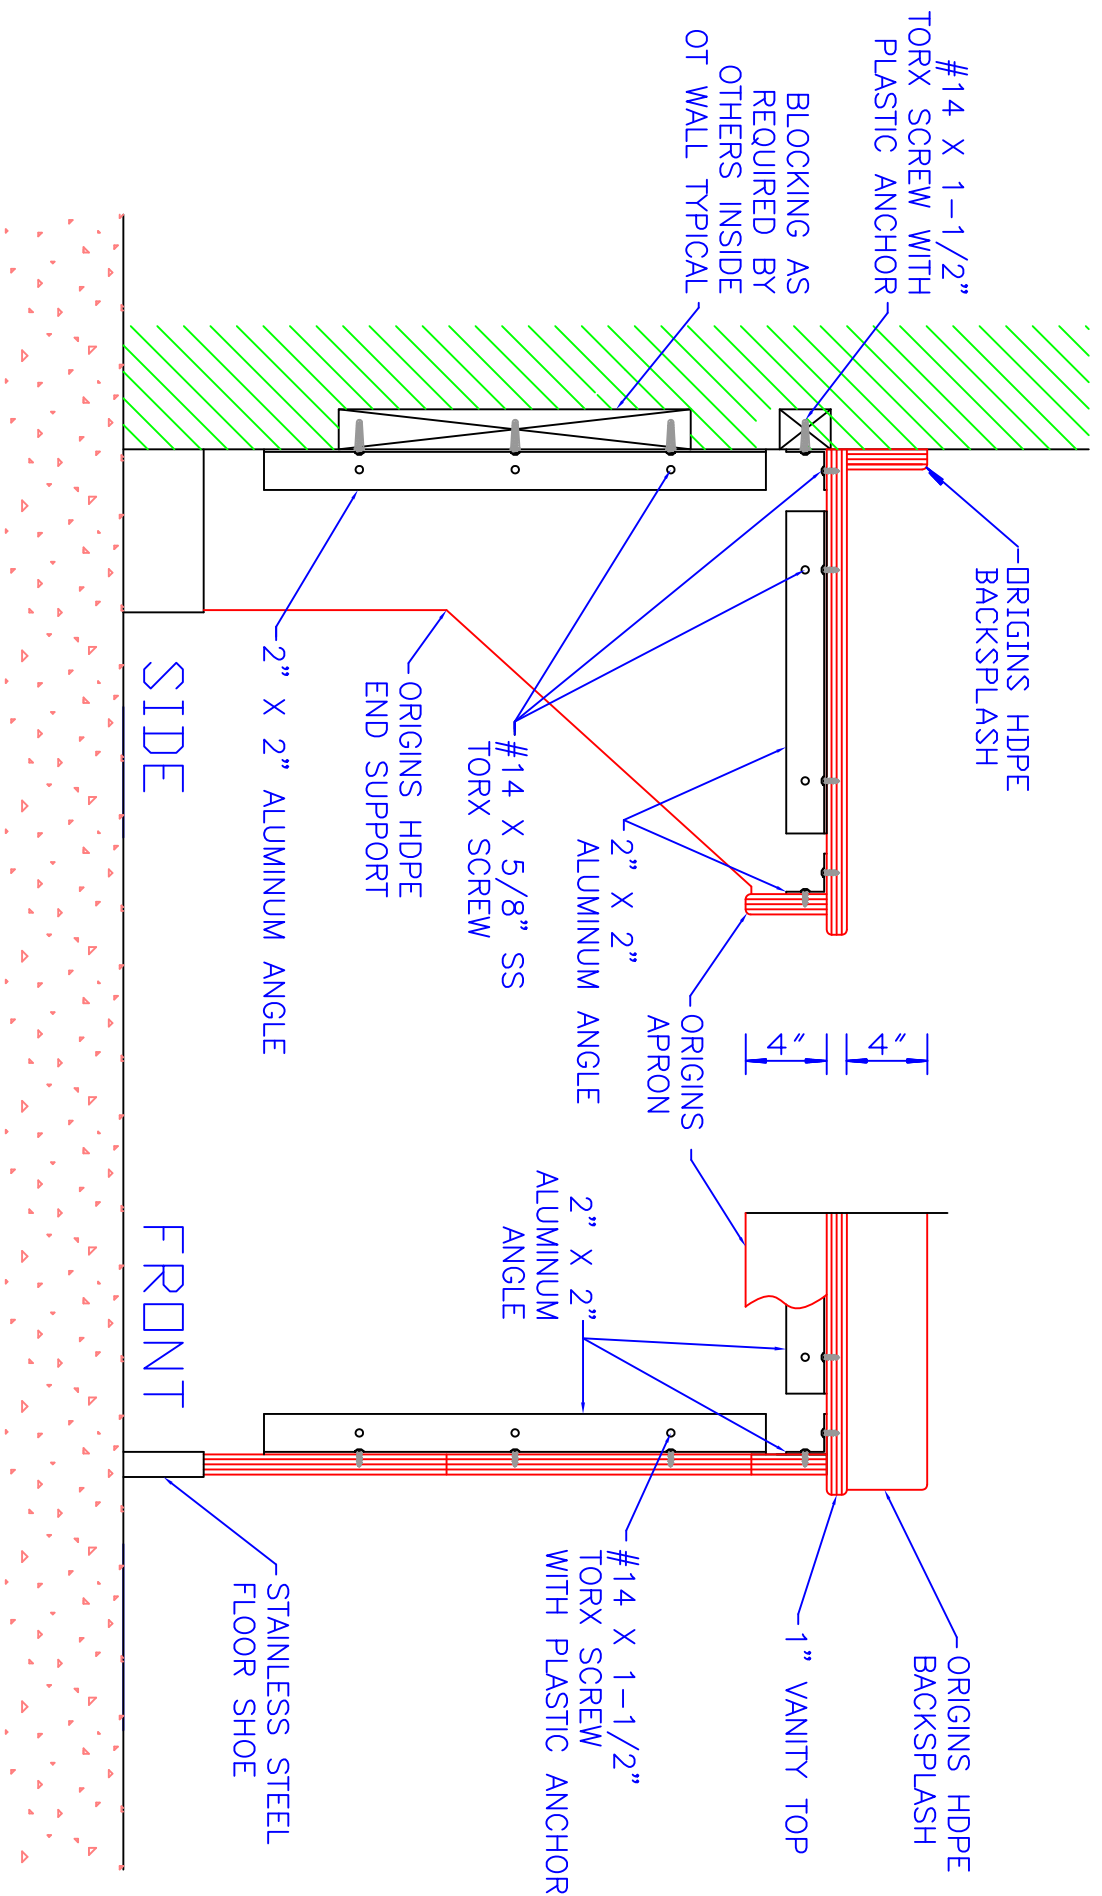

MADE WITH ORIGINS - RECYCLED HDPE PANELS

TYPICAL DRAWING ELEVATION of ORIGINS POLYETHYLENE VANITY END SUPPORT

- SUITABLE FOR ANY LENGTH COUNTER TOP.
- ALUMINUM ANGLE BRACKETS AT WALL, TOP & APRON FOR MAXIMUM SUPPORT.