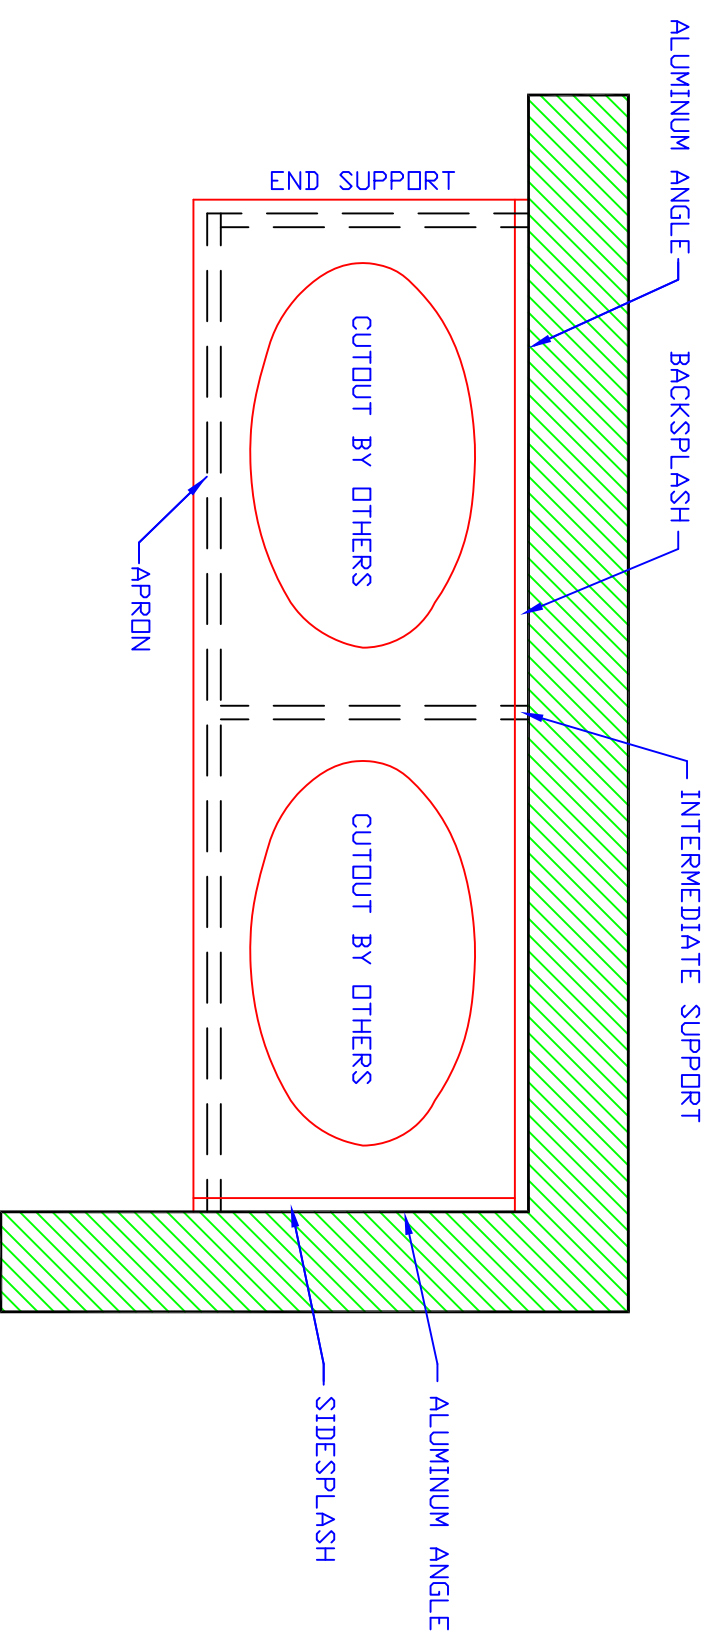

MADE WITH ORIGINS – RECYCLED HDPE PANELS

TYPICAL PLAN VIEW of ORIGINS POLYETHYLENE VANITY IN CORNER

- SUITABLE FOR ANY LENGTH COUNTER TOP.
- ALUMINUM ANGLE BRACKETS AT WALL, TOP & APRON FOR MAXIMUM SUPPORT.

YEMM & HART
GREEN PARTITIONS
 1417 MADISON 308 MARQUAND MO 63655-9153 USA
 TEL 573-783-5434 www.yemmhart.com

Copyright © 2011–2018 YEMM & HART
 All Rights Reserved.

REVISED 4/1/2018