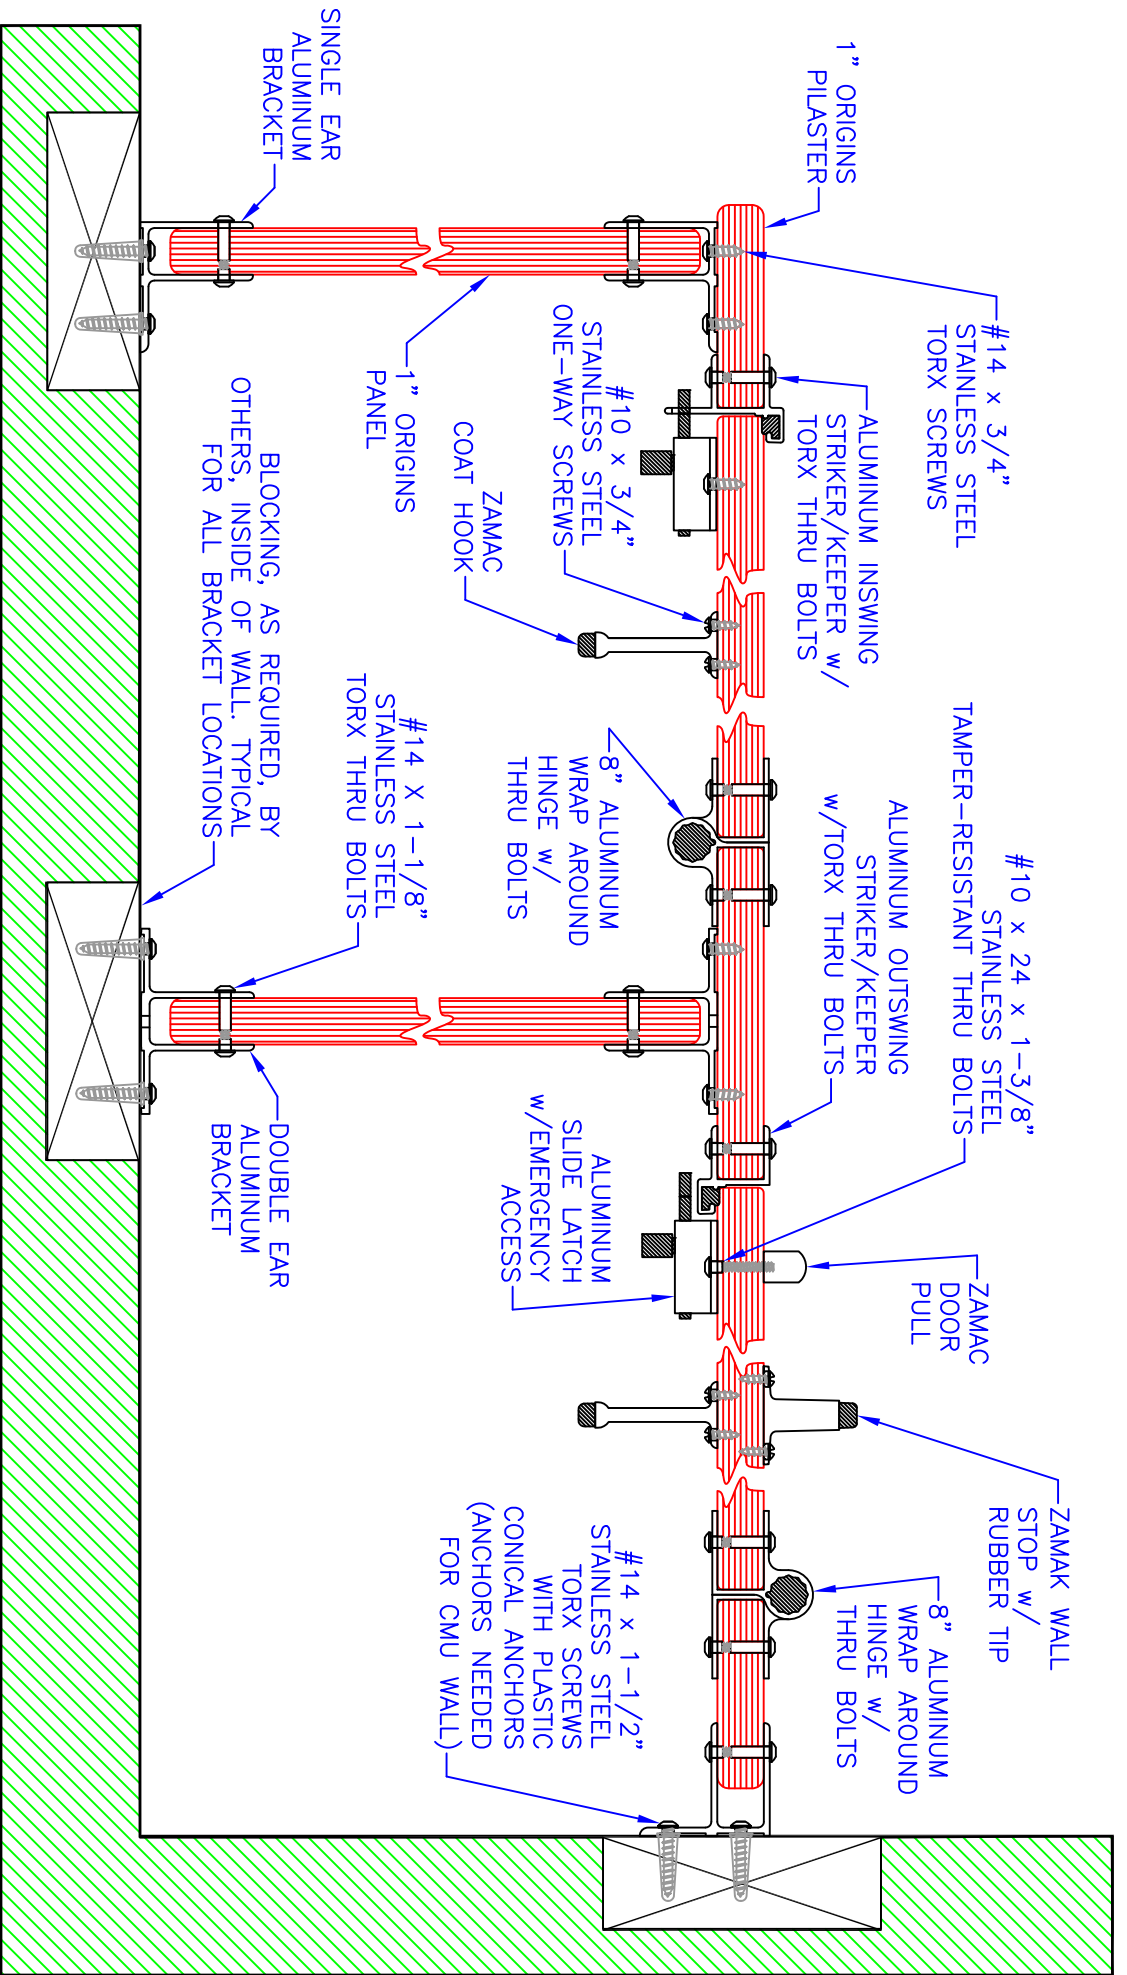

MADE WITH ORIGINS - RECYCLED HDPE PANELS

BLOCKING, AS REQUIRED, BY OTHERS, INSIDE OF WALL. TYPICAL FOR ALL BRACKET LOCATIONS

TYPICAL PLAN VIEW w/ 8" ALUMINUM WRAP AROUND HINGES

- APPLICABLE FOR FLOOR MOUNTED OVERHEAD BRACED, FLOOR TO CEILING, AND CEILING HUNG STYLES
- CONTINUOUS ALUMINUM BRACKETS (STIRRUPS, STAINLESS STEEL & PLASTIC AVAILABLE)

NOTE: 2 WRAP AROUND HINGERS ON STANDARD DOORS AND 3 ON ADA DOORS

YEMM & HART
GREEN PARTITIONS
 1417 MADISON 308 MARQUAND MO 63655-9153 USA
 TEL 573-783-5434 www.yemmhart.com

Copyright © 2011-2018 YEMM & HART
 All Rights Reserved.