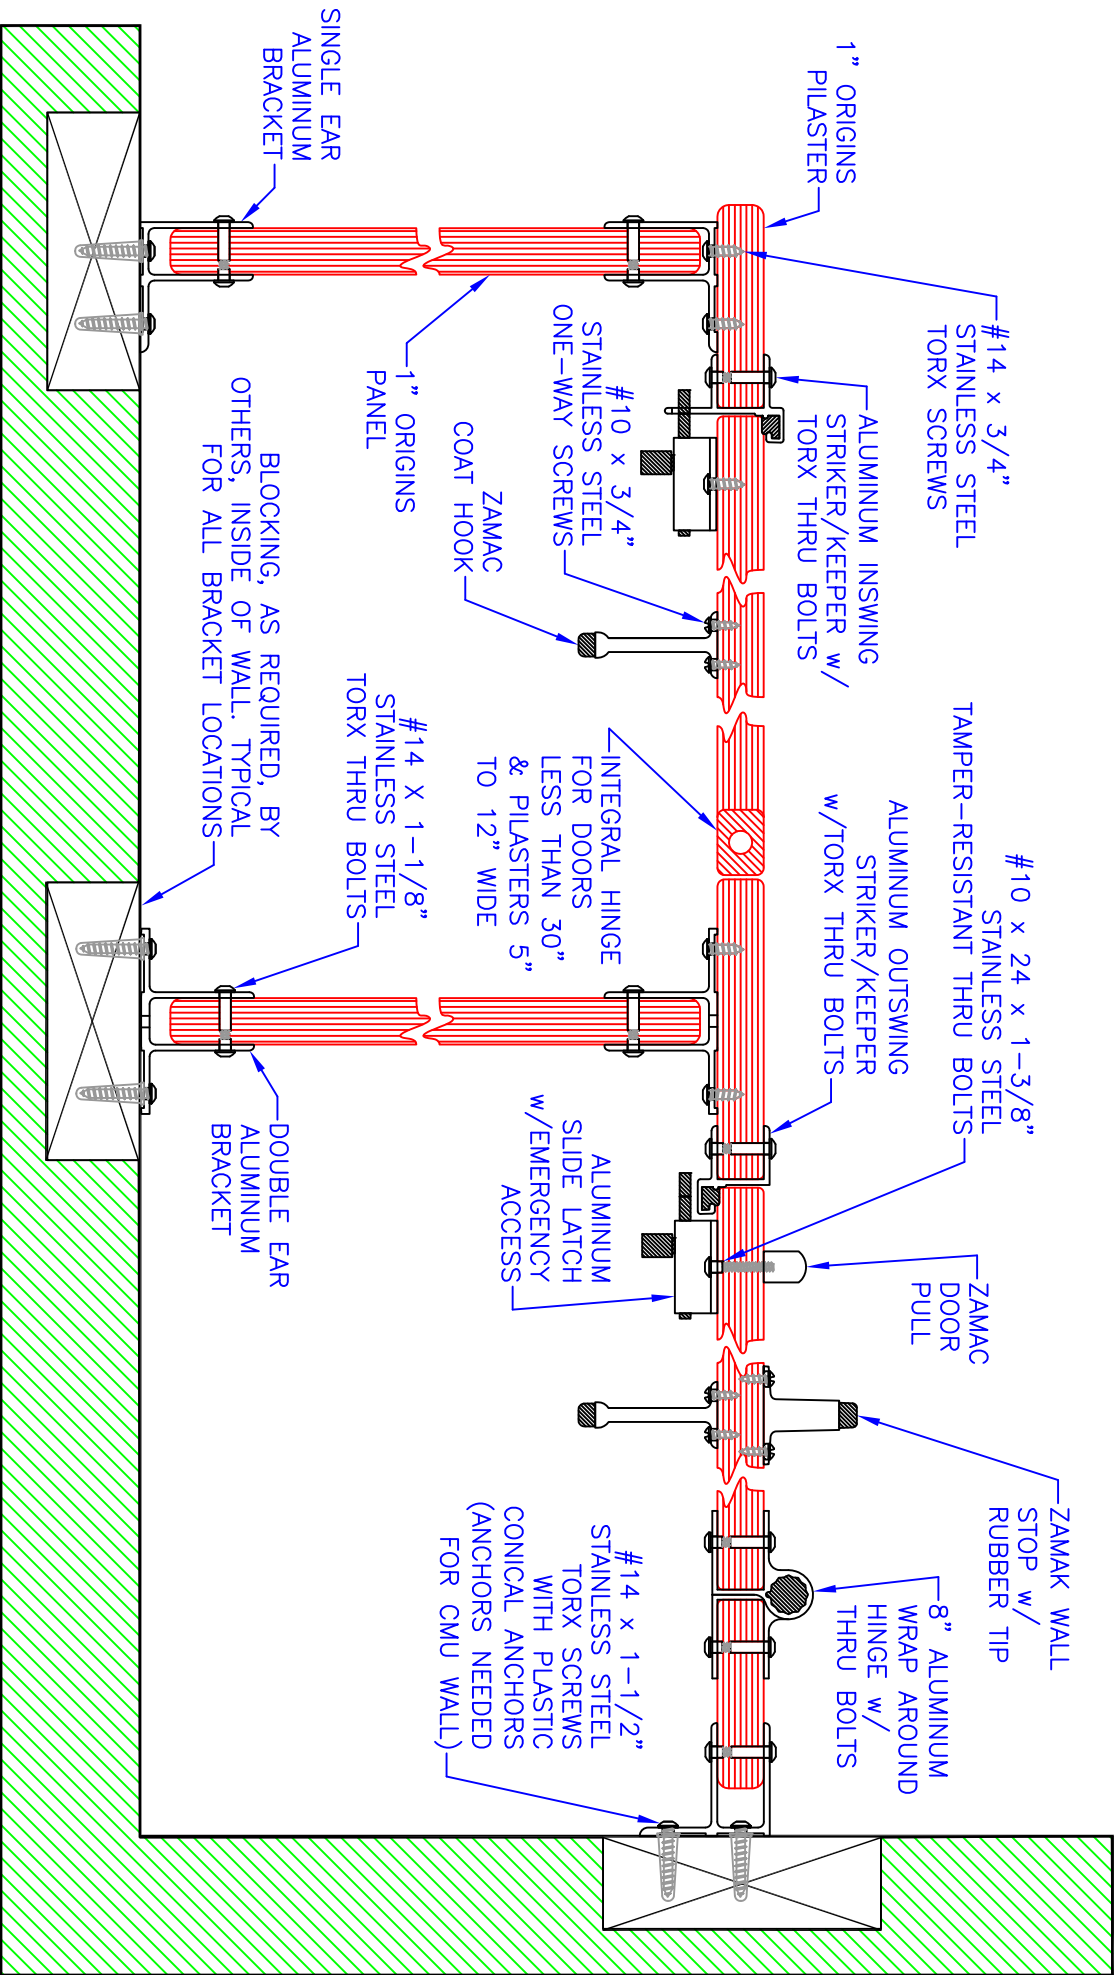

# MADE WITH ORIGINS - RECYCLED HDPE PANELS

BLOCKING, AS REQUIRED, BY OTHERS, INSIDE OF WALL. TYPICAL FOR ALL BRACKET LOCATIONS

TYPICAL PLAN VIEW SHOWING INTEGRAL HINGE WHERE POSSIBLE

- APPLICABLE FOR FLOOR MOUNTED OVERHEAD BRACED, FLOOR TO CEILING, AND CEILING HUNG STYLES
- CONTINUOUS ALUMINUM BRACKETS (STIRRUPS, STAINLESS STEEL & PLASTIC AVAILABLE)

NOTE: INTEGRAL HINGES ARE FOR DOORS LESS THAN 30" WIDE & PILASTERS BETWEEN 5" AND 12" WIDE

**YEMM & HART**  
**GREEN PARTITIONS**  
 1417 MADISON 308 MARQUAND MO 63655-9153 USA  
 TEL 573-783-5434 www.yemmhart.com