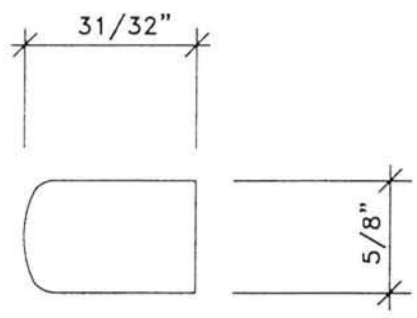

**CHROME PLATED ZAMAK
DOOR PULL**
(Standard hardware)

PLAN VIEW SHOWN LARGER THAN OTHER VIEWS

NOTE:

Shown is the chrome plated zamak door pull. (Only to be supplied with outswing doors unless otherwise specified.)