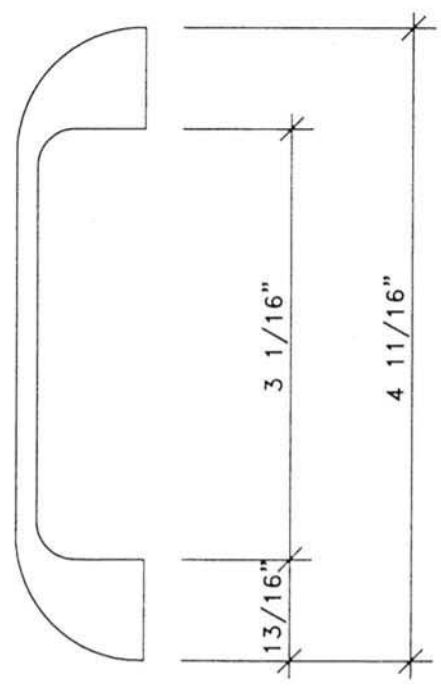

**CHROME PLATED ZAMAK
DOOR PULL**
(Standard hardware)

PLAN VIEW SHOWN LARGER THAN OTHER VIEWS

NOTE:

Shown is the chrome plated zamak door pull. (Only to be supplied with outswing doors unless otherwise specified.)