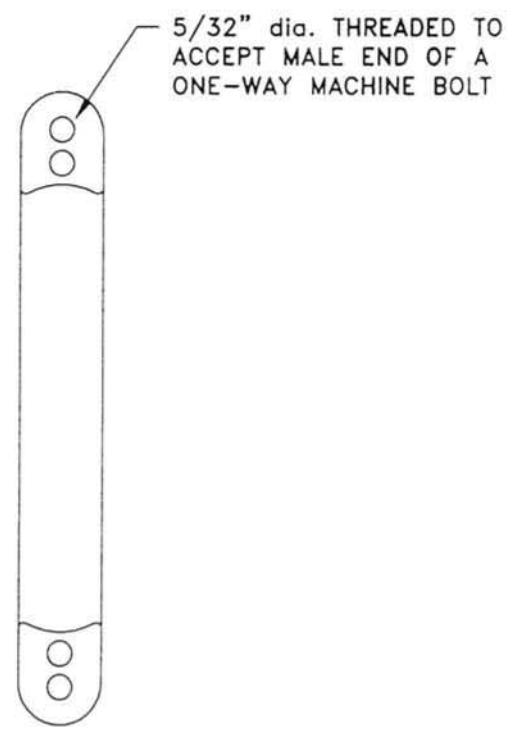

**CHROME PLATED ZAMAK
DOOR PULL**
(Standard hardware)

PLAN VIEW SHOWN LARGER THAN OTHER VIEWS

NOTE:

Shown is the chrome plated zamak door pull. (Only to be supplied with outswing doors unless otherwise specified.)