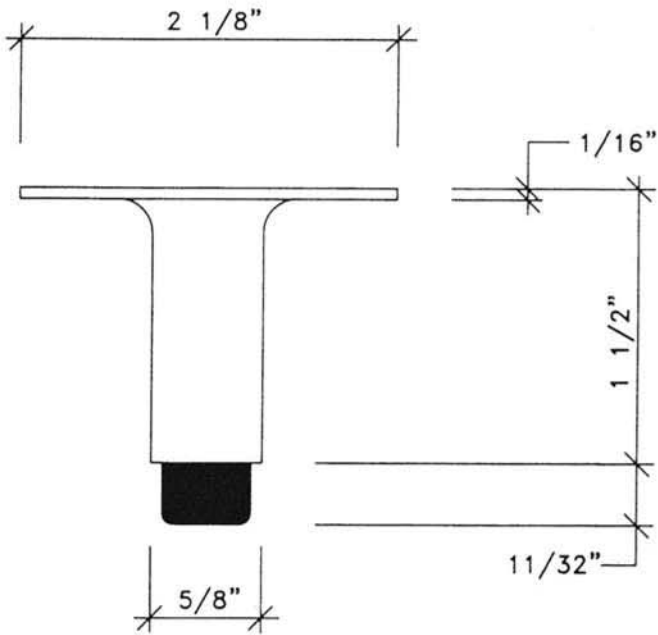

**CHROME PLATED ZAMAK  
WALL STOP**  
(Standard hardware)

**NOTE:**

Shown is the chrome plated zamak wall stop.

DO NOT SCALE

DATED: 10/07/99