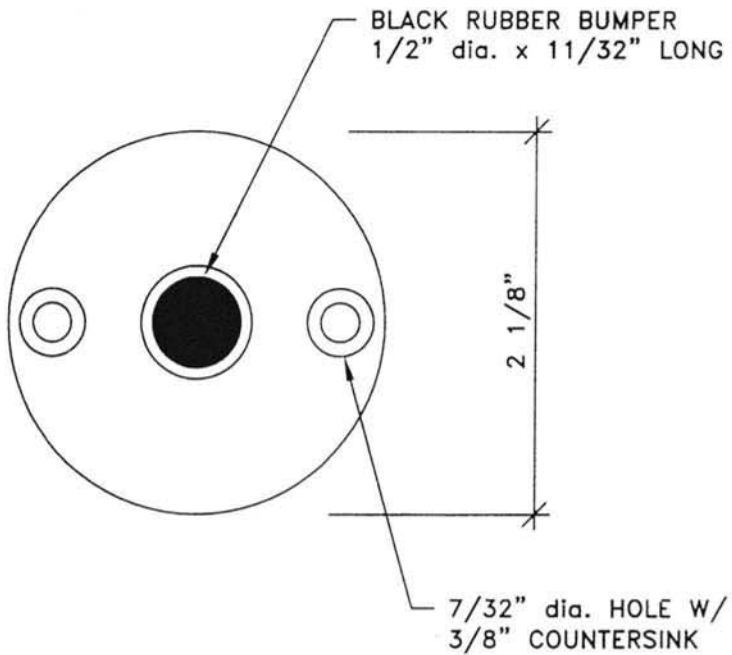

**CHROME PLATED ZAMAK  
WALL STOP**  
(Standard hardware)

**NOTE:**

Shown is the chrome plated zamak wall stop.

DO NOT SCALE

DATED: 10/07/99