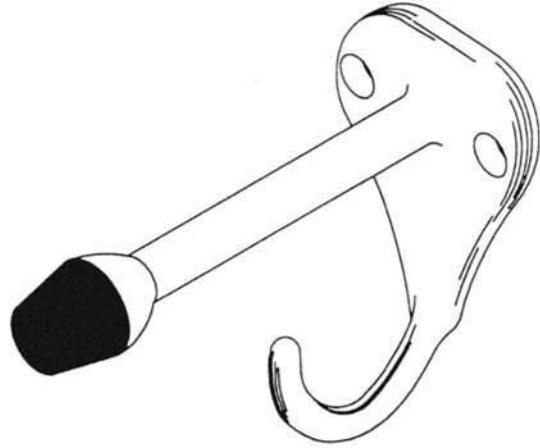

**CHROME PLATED ZAMAK
COAT HOOK**
(Standard hardware)

NOTE:

Shown is the chrome plated zamak coathook/door stop.

DO NOT SCALE

DATED: 10/07/99