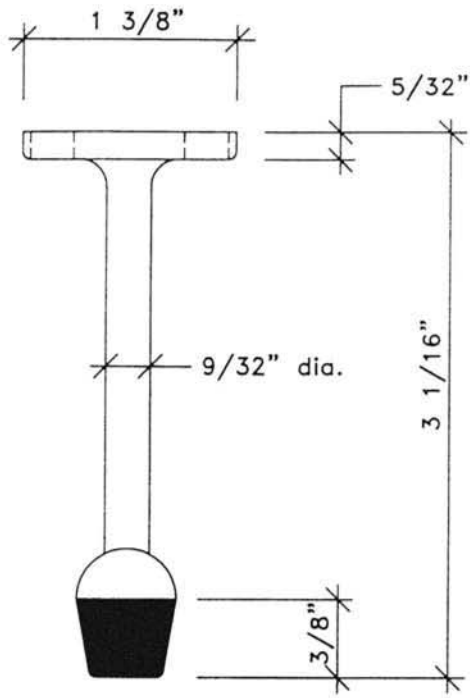

**CHROME PLATED ZAMAK
COAT HOOK**
(Standard hardware)

NOTE:

Shown is the chrome plated zamak coathook/door stop.

DO NOT SCALE

DATED: 10/07/99