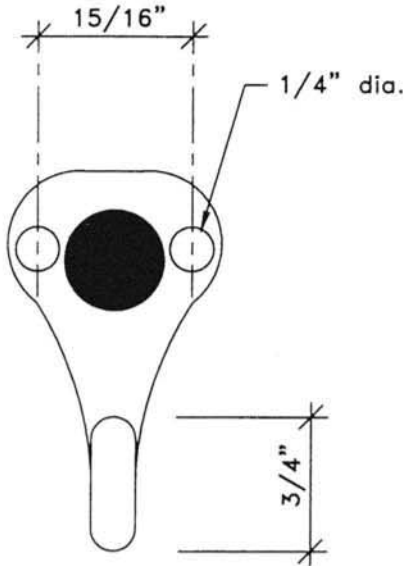

**CHROME PLATED ZAMAK
COAT HOOK**
(Standard hardware)

NOTE:

Shown is the chrome plated zamak coathook/door stop.

DO NOT SCALE

DATED: 10/07/99