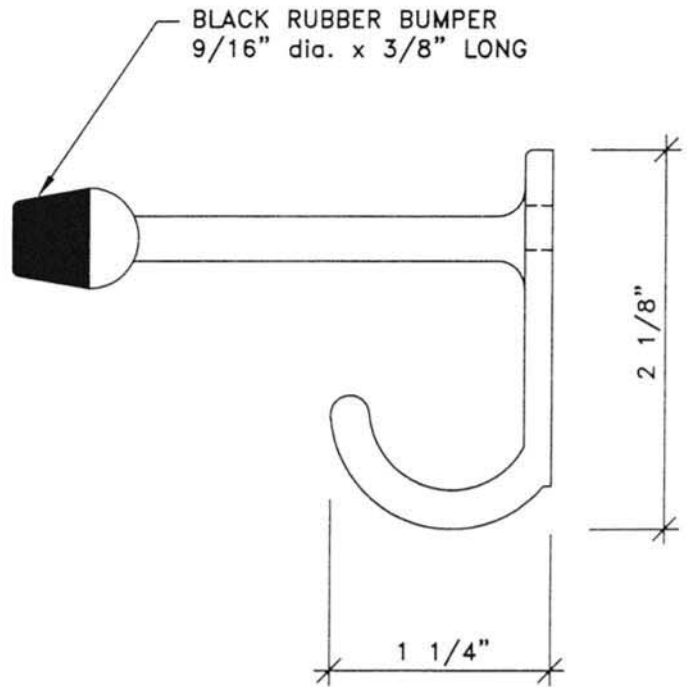

**CHROME PLATED ZAMAK
COAT HOOK**
(Standard hardware)

NOTE:

Shown is the chrome plated zamak coathook/door stop.

DO NOT SCALE

DATED: 10/07/99